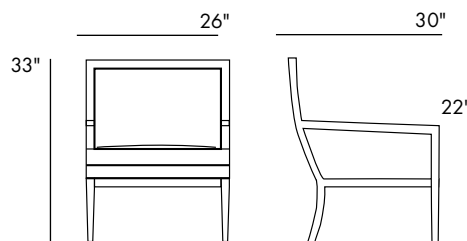

The Carver Lounge Chair's sculpted design is accented by an exposed wood frame and features a loose T-cushion for enhanced comfort.

Available in custom sizes.

**jamie stern**  
FURNITURE | CARPET | LEATHER | FABRIC