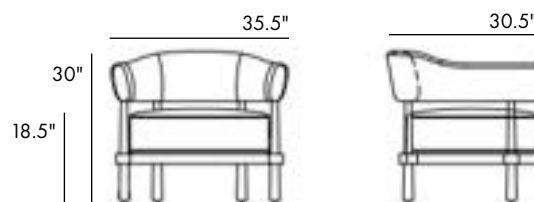

jamie stern
FURNITURE | CARPET | LEATHER | FABRIC

634 Swan Street,
Ramsey, NJ 07446

800-524-1598

www.JamieSternDesign.com