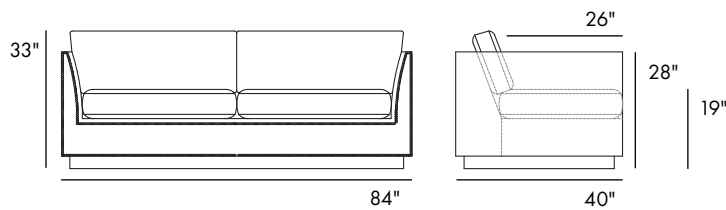

jamie stern
FURNITURE | CARPET | LEATHER | FABRIC

634 Swan Street,
Ramsey, NJ 07446

800-524-1598

www.JamieSternDesign.com