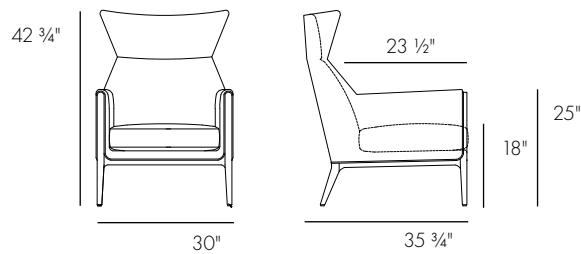

The Bowen's undeniably modern flair is beautifully paired with the traditional comfort and relaxation provided by its loose seat and wing back.

Shown upholstered in Cooper Chenille, colorway Dunkirk.

Available in custom sizes.