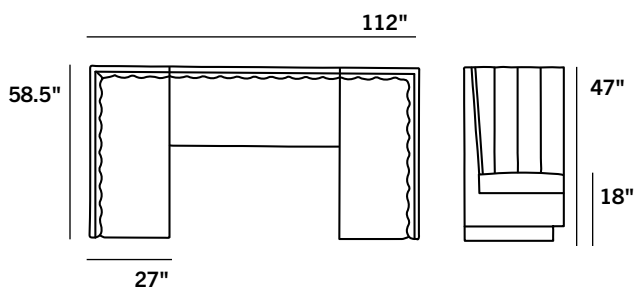

The Big Creek is an elegant U-shaped banquette distinguished by its high back, upholstered apron and sophisticated vertical channeling.

Available in custom sizes.

jamie stern
FURNITURE

634 Swan Street,
Ramsey, NJ 07446