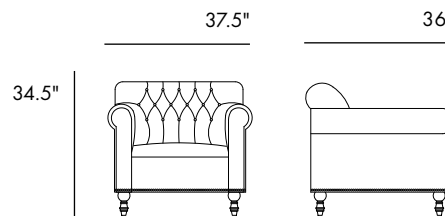

With its rolled arms, nailhead trim border, diamond-tufted inback and turned legs, the Dionne Lounge Chair is truly an all-time classic.

Available in custom sizes and cushion options.

**jamie stern**  
FURNITURE | CARPET | LEATHER | FABRIC