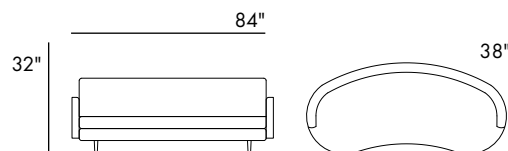

This bean-shaped piece sits on tapered legs and features two arms as well as an ample seat depth, leaving plenty of room for throw pillows and accessories.

Available in custom sizes.

jamie stern
FURNITURE | CARPET | LEATHER | FABRIC