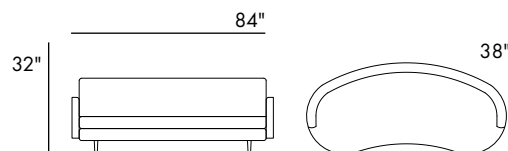

This bean-shaped piece sits on tapered legs and features two arms as well as an ample seat depth, leaving plenty of room for throw pillows and accessories.

Available in custom sizes.

jamie stern
FURNITURE | CARPET | LEATHER | FABRIC