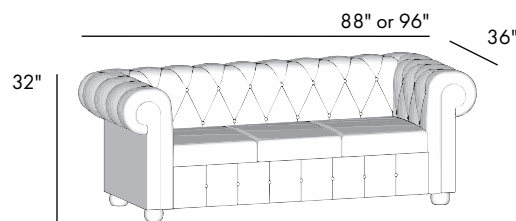

jamie stern
FURNITURE | CARPET | LEATHER | FABRIC

634 Swan Street,
Ramsey, NJ 07446

800-524-1598
www.JamieSternDesign.com