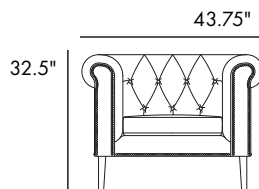

jamie stern
FURNITURE | CARPET | LEATHER | FABRIC

634 Swan Street,
Ramsey, NJ 07446

800-524-1598

www.JamieSternDesign.com