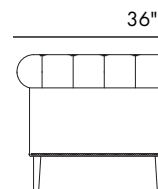

jamie stern
FURNITURE | CARPET | LEATHER | FABRIC

634 Swan Street,
Ramsey, NJ 07446

800-524-1598

www.JamieSternDesign.com