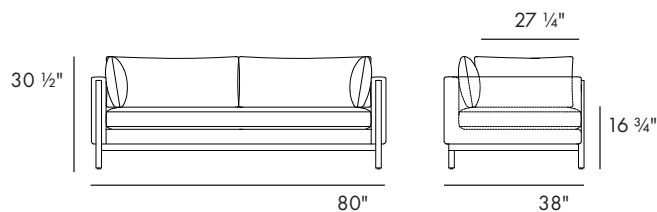

jamie stern
FURNITURE | CARPET | LEATHER | FABRIC

634 Swan Street,
Ramsey, NJ 07446

800-524-1598

www.JamieSternDesign.com