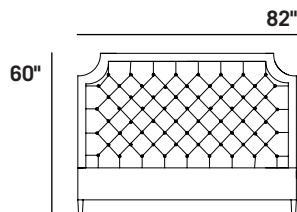

The Asia's two rows of nailhead trim trace the headboard's ornate frame along both lush curves and sharp angles.

Available in custom sizes.

jamie stern
FURNITURE

634 Swan Street,
Ramsey, NJ 07446

800-524-1598