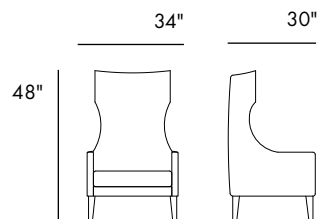

The April's rounded back features two wings and transitions smoothly into arms. The loose seat provides a greater sense of comfort to match this lounge chair's elegant design.

Available in custom sizes.