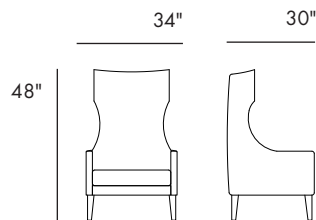

The April's rounded back features two wings and transitions smoothly into arms. The loose seat provides a greater sense of comfort to match this lounge chair's elegant design.

Available in custom sizes.