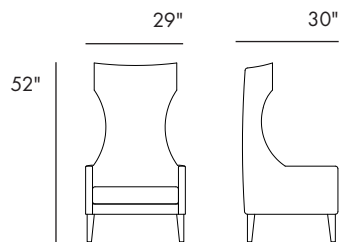

jamie stern
FURNITURE | CARPET | LEATHER | FABRIC

634 Swan Street,
Ramsey, NJ 07446

800-524-1598

www.JamieSternDesign.com