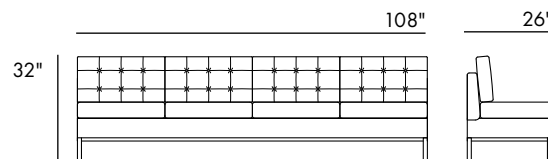

Sitting on a metal frame and straight legs, the Alfie's elegant design features loose seat cushions and grid tufting on its loose back cushions.

Available in custom sizes.

jamie stern
FURNITURE | CARPET | LEATHER | FABRIC