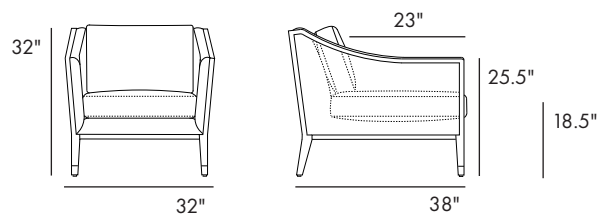

jamie stern
FURNITURE | CARPET | LEATHER | FABRIC

634 Swan Street,
Ramsey, NJ 07446

800-524-1598

www.JamieSternDesign.com