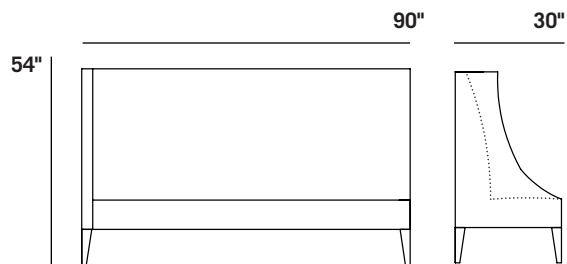

Featuring curved wings, decorative turned legs and a towering back, the Rebecca represents the height of luxurious banquette design.

Available in custom sizes.

jamie stern
FURNITURE

634 Swan Street,
Ramsey, NJ 07446