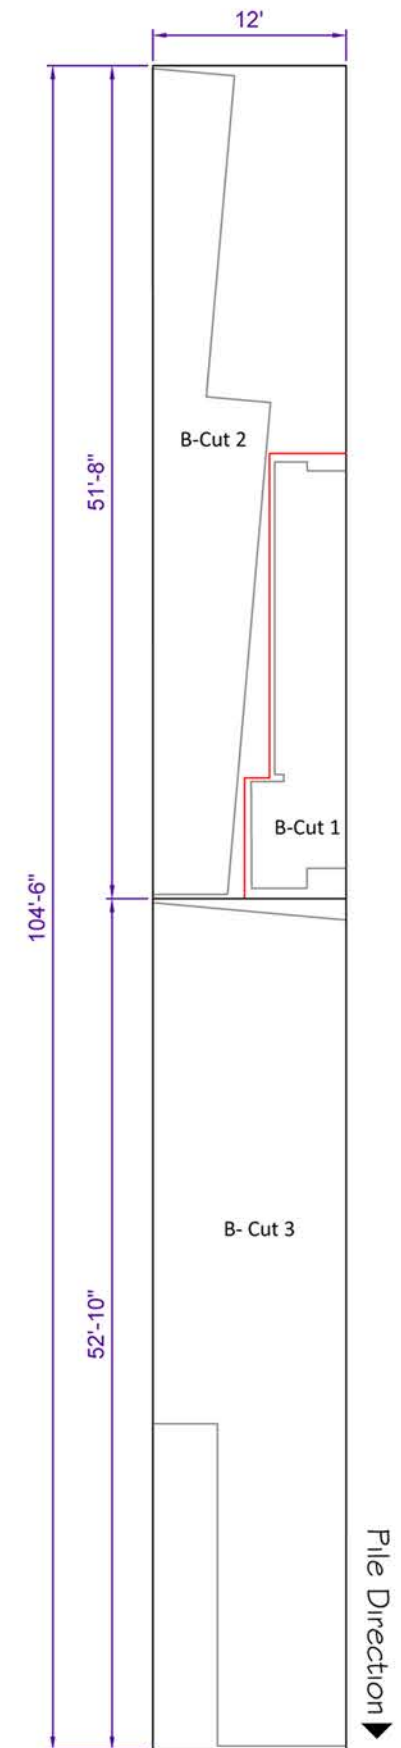

jamie stern

FURNITURE | CARPET | LEATHER

1776 Peachtree Street Atlanta

Inspiration

Development Design

Approved Design

DOD#001 1776 Building Lobby

5.588m

Strike off

45cmx45cm
Sample Area

3.66m

Roll #1 and Roll #2 Pattern Match Horizontally

Roll #3 and Roll #4 Pattern Match Horizontally

- Roll Length:
- Roll #1: 12'x44'7"
- Roll #2: 12'x44'7"
- Roll #3: 12'x60'4"
- Roll #4: 12'x44'7"

Total Quantity: 279.98sqyd

The above lengths should be determined by the final actual site measurements.

Roll #1 and Roll #2 Pattern Match Horizontally

Roll #3 and Roll #4 Pattern Match Horizontally

Weaving Layout - Roll 'A'

Weaving Layout - Roll 'B'

jamie stern

FURNITURE | CARPET | LEATHER