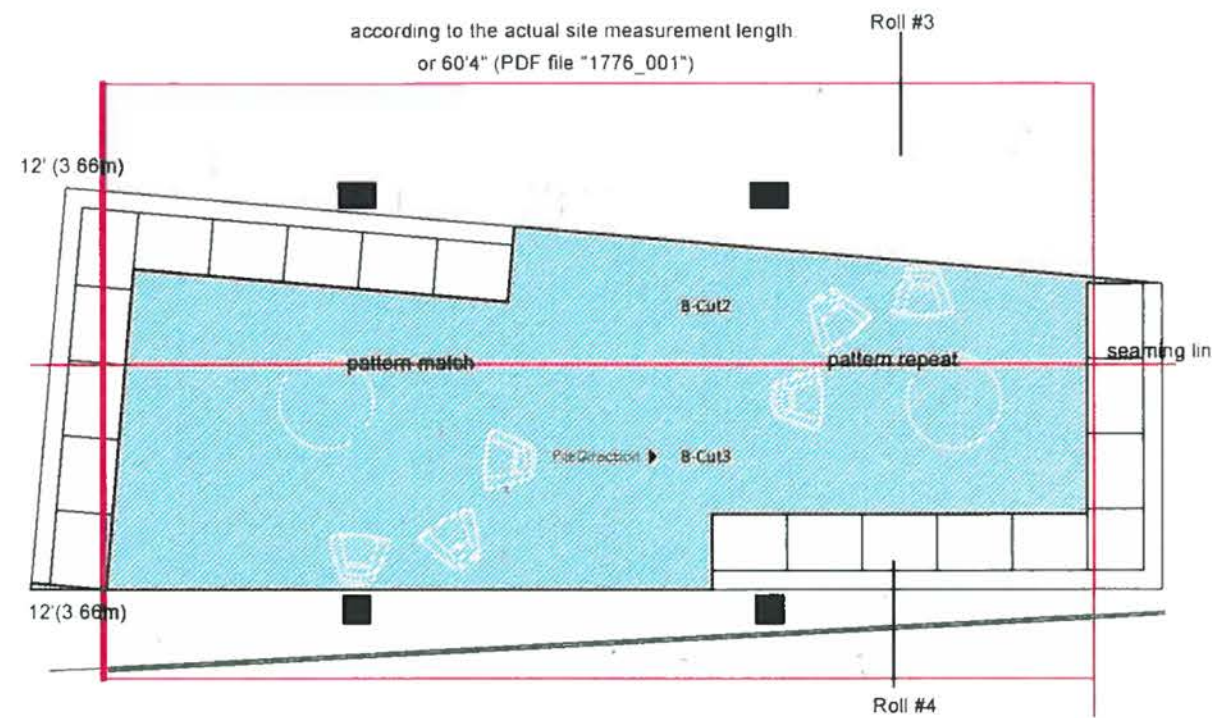

Strike off

45cmx45cm
Sample Area

3.66m

Roll #1 and Roll #2 Pattern Match Horizontally

Roll #3 and Roll #4 Pattern Match Horizontally

- Roll Length:
- Roll #1: 12'x44'7"
- Roll #2: 12'x44'7"
- Roll #3: 12'x60'4"
- Roll #4: 12'x44'7"

Total Quantity: 279.98sqyd

The above lengths should be determined by the final actual site measurements.

Roll #1 and Roll #2 Pattern Match Horizontally

Roll #3 and Roll #4 Pattern Match Horizontally

Weaving Layout - Roll 'A'