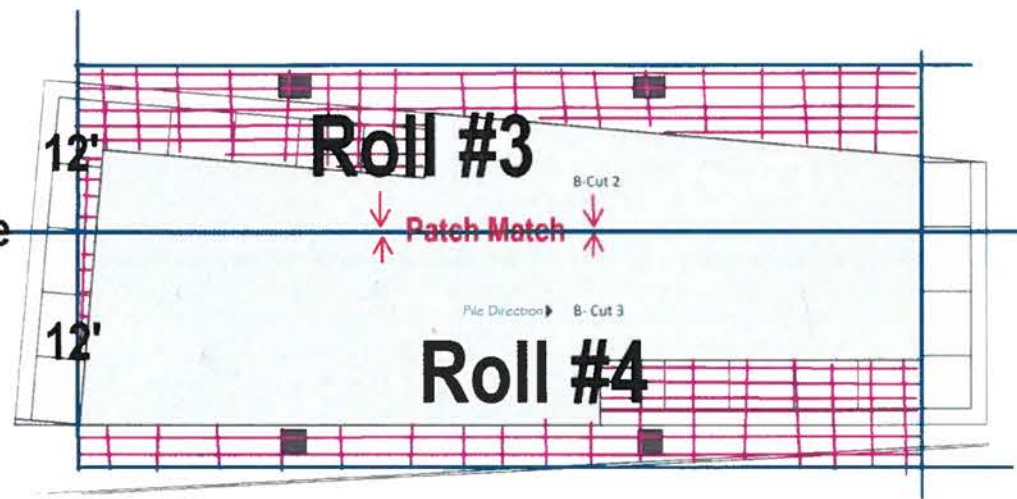

Strike off

45cmx45cm
Sample Area

3.66m

Roll #1 and Roll #2 Pattern Match Horizontally

Roll #3 and Roll #4 Pattern Match Horizontally

- Roll Length:
- Roll #1: 12'x44'7"
- Roll #2: 12'x44'7"
- Roll #3: 12'x60'4"
- Roll #4: 12'x44'7"

Total Quantity: 279.98sqyd

The above lengths should be determined by the final actual site measurements.

Roll #1 and Roll #2 Pattern Match Horizontally

Roll #3 and Roll #4 Pattern Match Horizontally

Weaving Layout - Roll 'A'

Weaving Layout - Roll 'B'

jamie stern

FURNITURE | CARPET | LEATHER