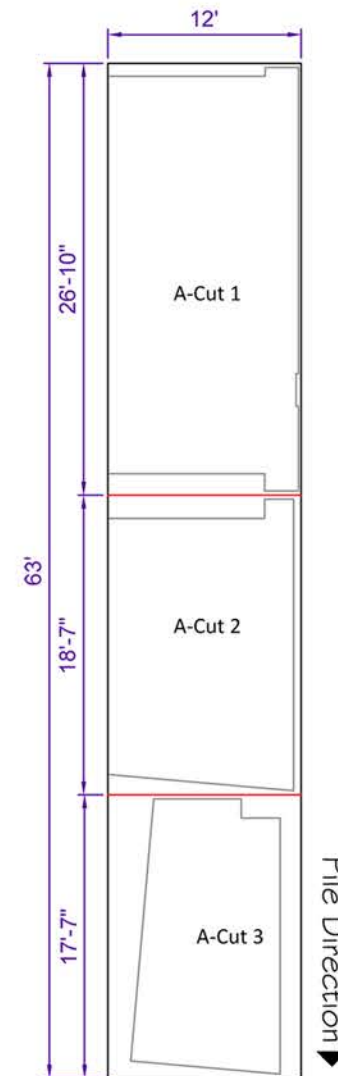

Strike off

45cmx45cm
Sample Area

3.66m

Roll #1 and Roll #2 Pattern Match Horizontally

Roll #3 and Roll #4 Pattern Match Horizontally

- Roll Length:
- Roll #1: 12'x44'7"
- Roll #2: 12'x44'7"
- Roll #3: 12'x60'4"
- Roll #4: 12'x44'7"

Total Quantity: 279.98sqyd

The above lengths should be determined by the final actual site measurements.

Roll #1 and Roll #2 Pattern Match Horizontally

Roll #3 and Roll #4 Pattern Match Horizontally

Weaving Layout - Roll 'A'

Weaving Layout - Roll 'B'

jamie stern

FURNITURE | CARPET | LEATHER