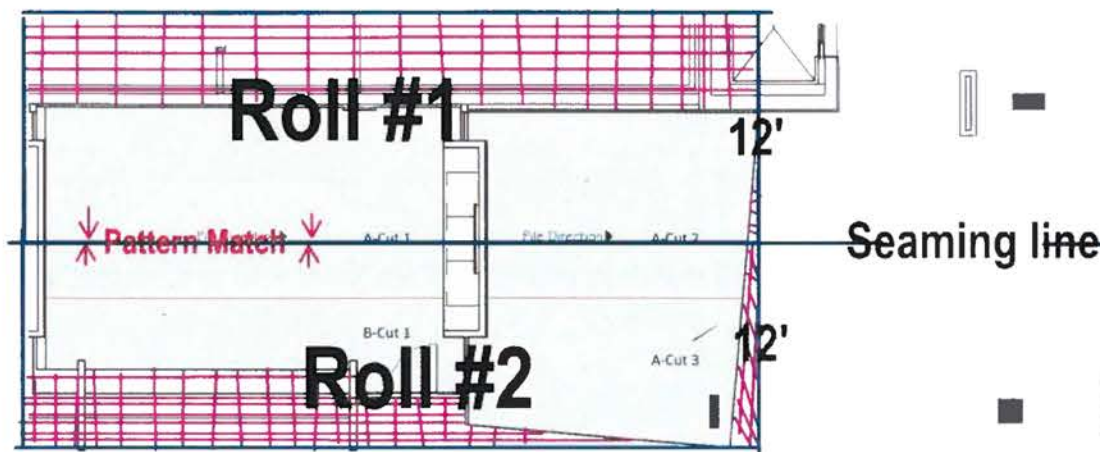

Strike off

45cmx45cm
Sample Area

3.66m

Roll #1 and Roll #2 Pattern Match Horizontally

Roll #3 and Roll #4 Pattern Match Horizontally

- Roll Length:
- Roll #1: 12'x44'7"
- Roll #2: 12'x44'7"
- Roll #3: 12'x60'4"
- Roll #4: 12'x44'7"

Total Quantity: 279.98sqyd

The above lengths should be determined by the final actual site measurements.

Roll #1 and Roll #2 Pattern Match Horizontally

Roll #3 and Roll #4 Pattern Match Horizontally

Weaving Layout - Roll 'A'