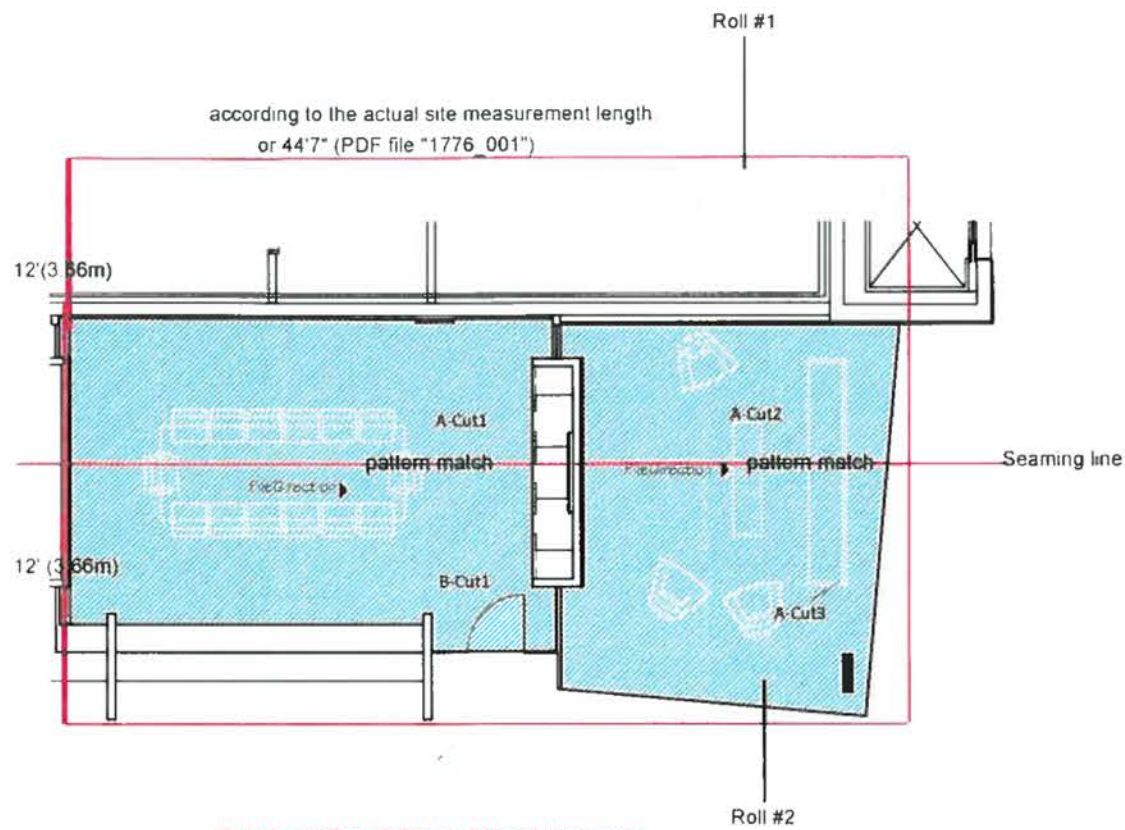

jamie stern

FURNITURE | CARPET | LEATHER

1776 Peachtree Street Atlanta

Inspiration

Development Design

Approved Design

DOD#001 1776 Building Lobby

5.588m

Strike off

45cmx45cm
Sample Area

3.66m

Roll #1 and Roll #2 Pattern Match Horizontally

Roll #3 and Roll #4 Pattern Match Horizontally

- Roll Length:
- Roll #1: 12'x44'7"
- Roll #2: 12'x44'7"
- Roll #3: 12'x60'4"
- Roll #4: 12'x44'7"

Total Quantity: 279.98sqyd

The above lengths should be determined by the final actual site measurements.

Roll #1 and Roll #2 Pattern Match Horizontally

Roll #3 and Roll #4 Pattern Match Horizontally

Weaving Layout - Roll 'A'

Weaving Layout - Roll 'B'

jamie stern

FURNITURE | CARPET | LEATHER