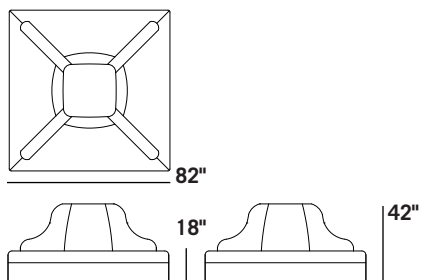

With its ornate dividers and crafted wood plinth base, the Ophie is the definitive piece when it comes to exceptional pouf design.

Available in custom sizes.

**jamie stern**  
FURNITURE

634 Swan Street,  
Ramsey, NJ 07446