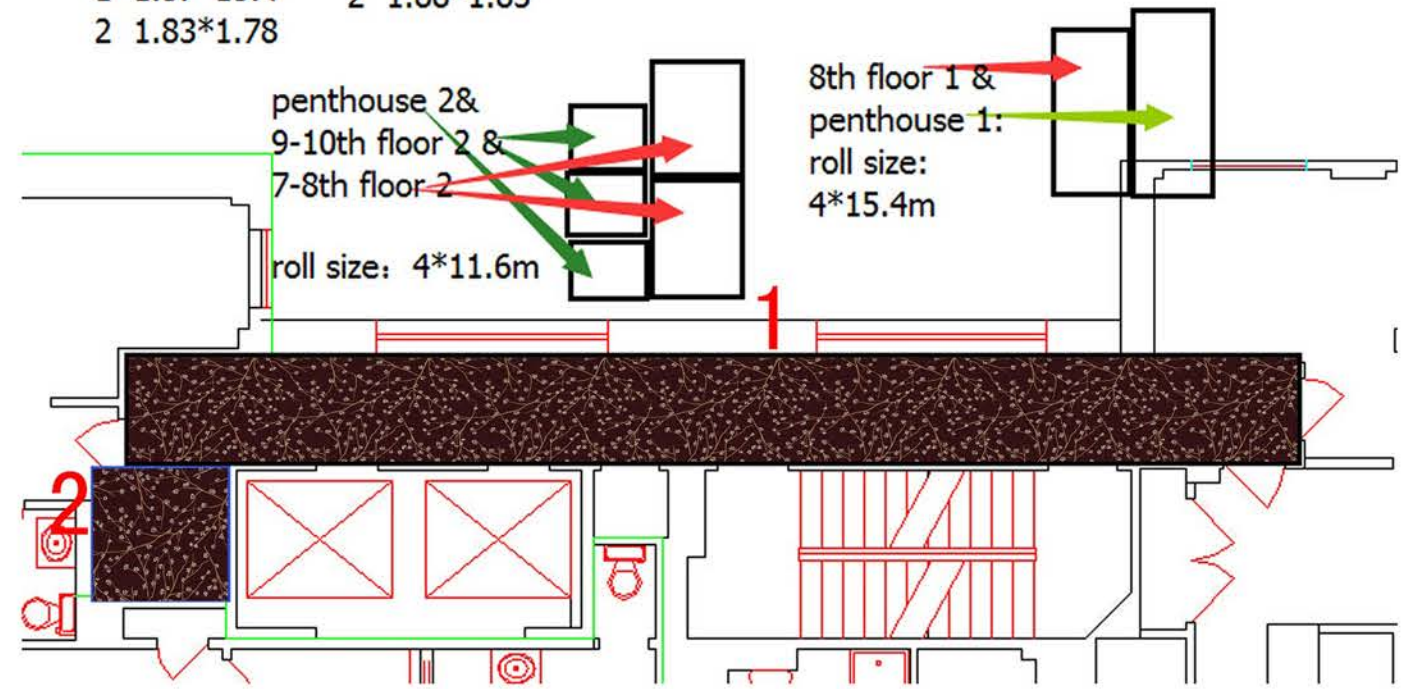

jamie stern

FURNITURE | CARPET | LEATHER

Central Park South

Inspiration

Design Development

penthouse CAD size	suggested production size
1 1.37*15.4	1 2*15.4
2 1.83*1.78	2 1.88*1.83

jamie stern

FURNITURE | CARPET | LEATHER