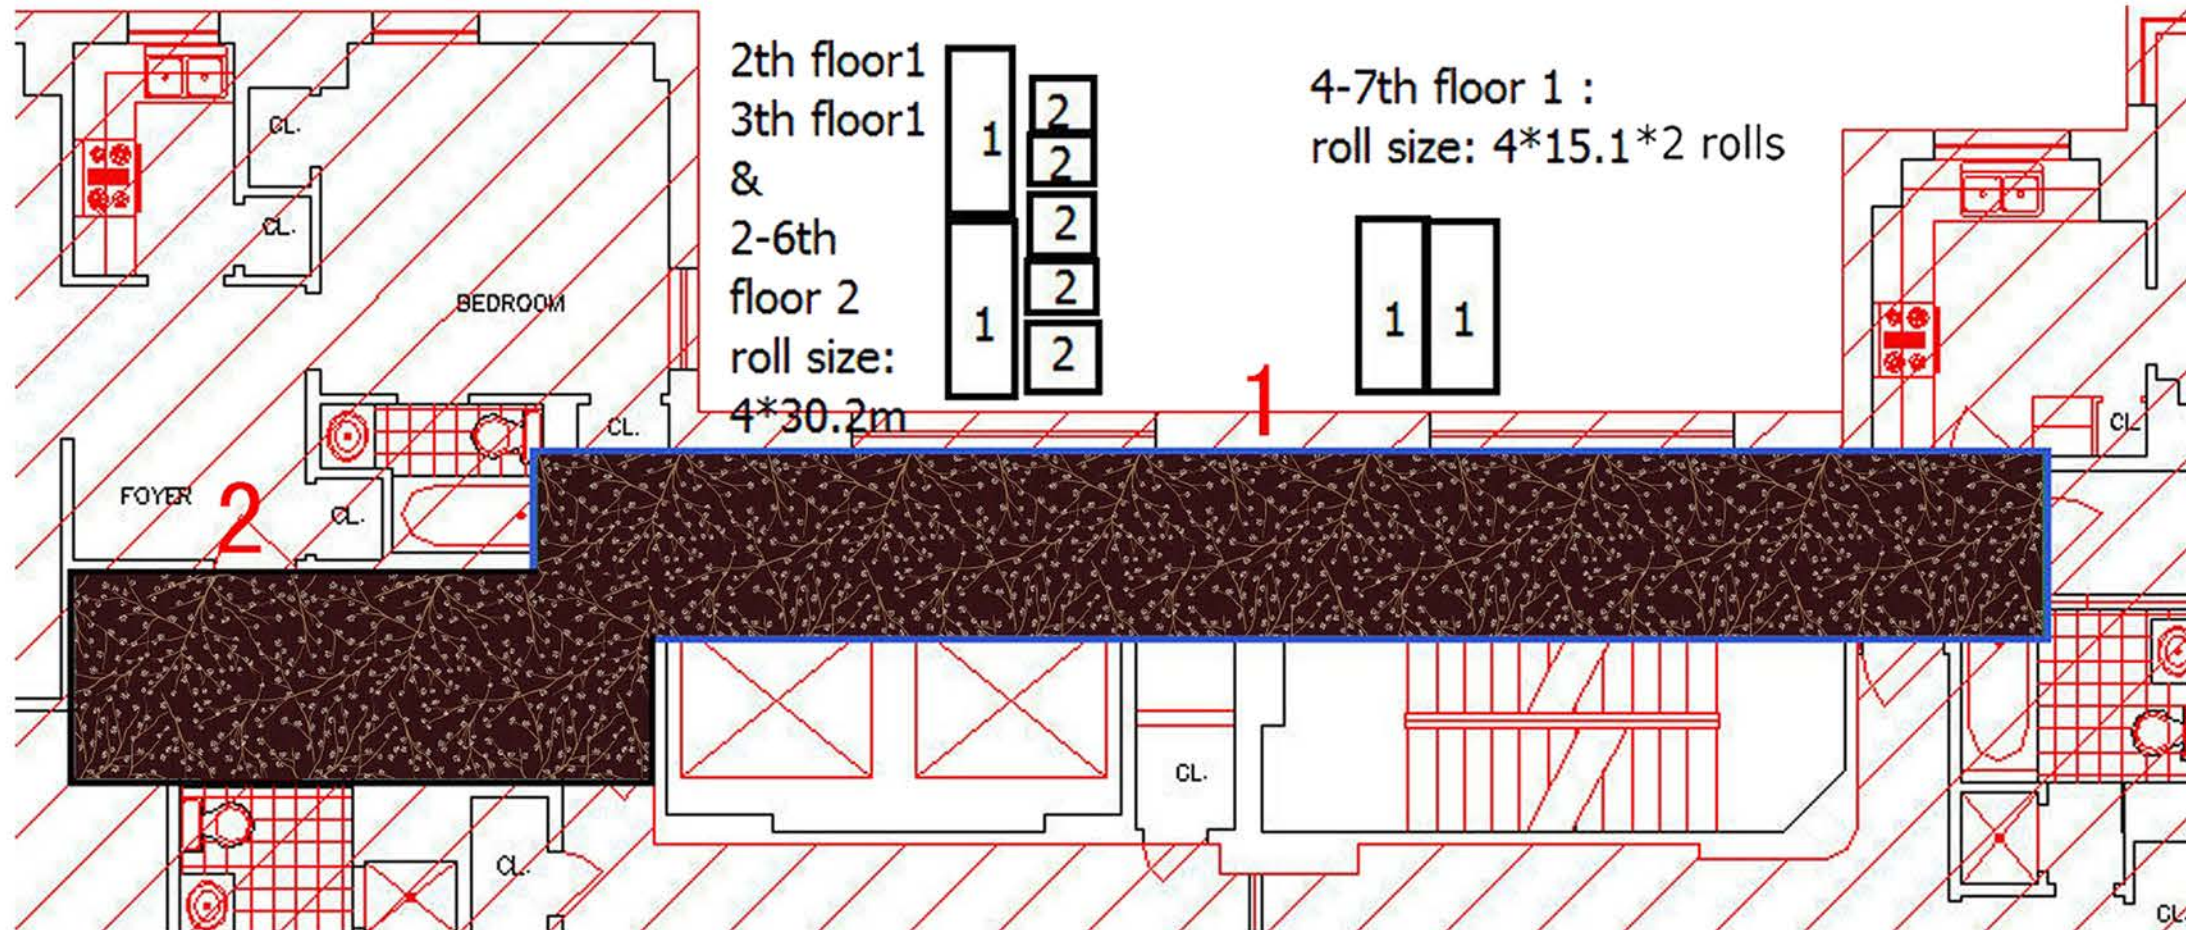

jamie stern

FURNITURE | CARPET | LEATHER

Central Park South

Inspiration

Design Development

penthouse CAD size	suggested production size
1 1.37*15.4	1 2*15.4
2 1.83*1.78	2 1.88*1.83

jamie stern

FURNITURE | CARPET | LEATHER