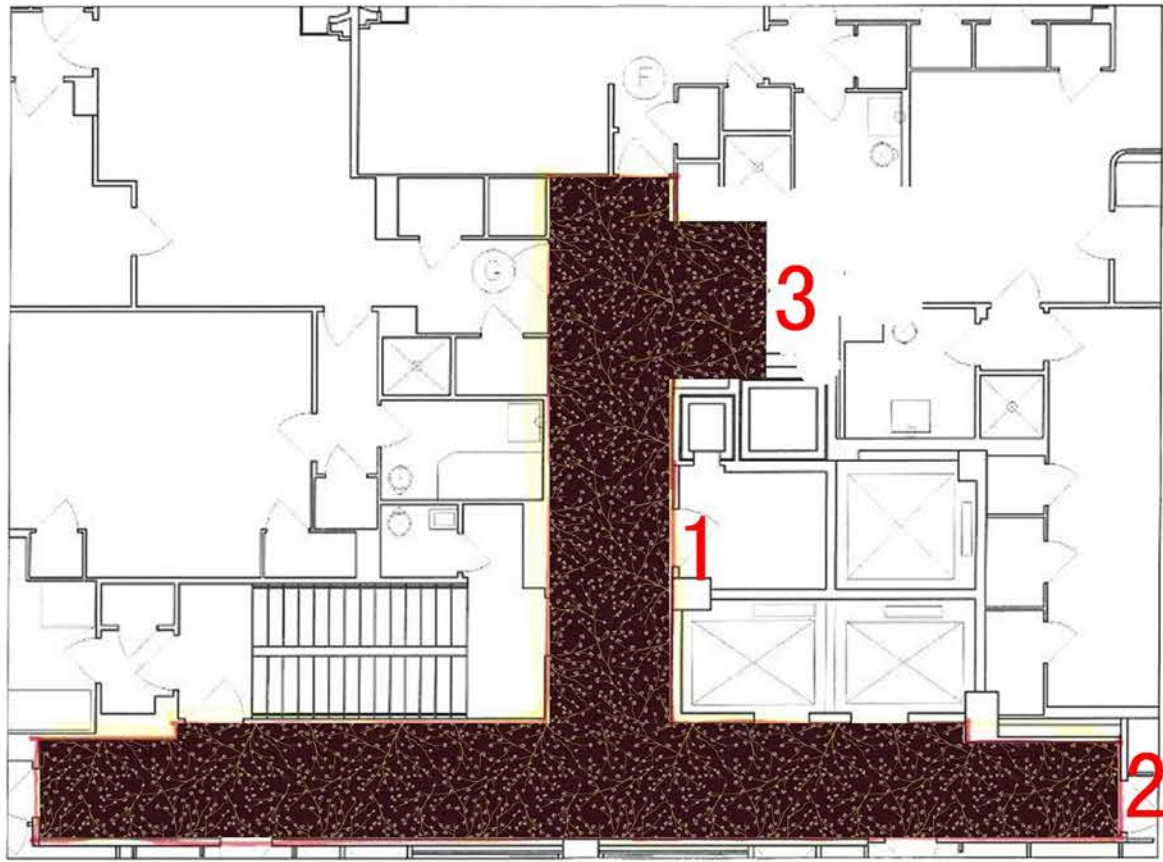

jamie stern

FURNITURE | CARPET | LEATHER

Central Park South

Inspiration

Design Development

penthouse CAD size	suggested production size
1 1.37*15.4	1 2*15.4
2 1.83*1.78	2 1.88*1.83

jamie stern

FURNITURE | CARPET | LEATHER