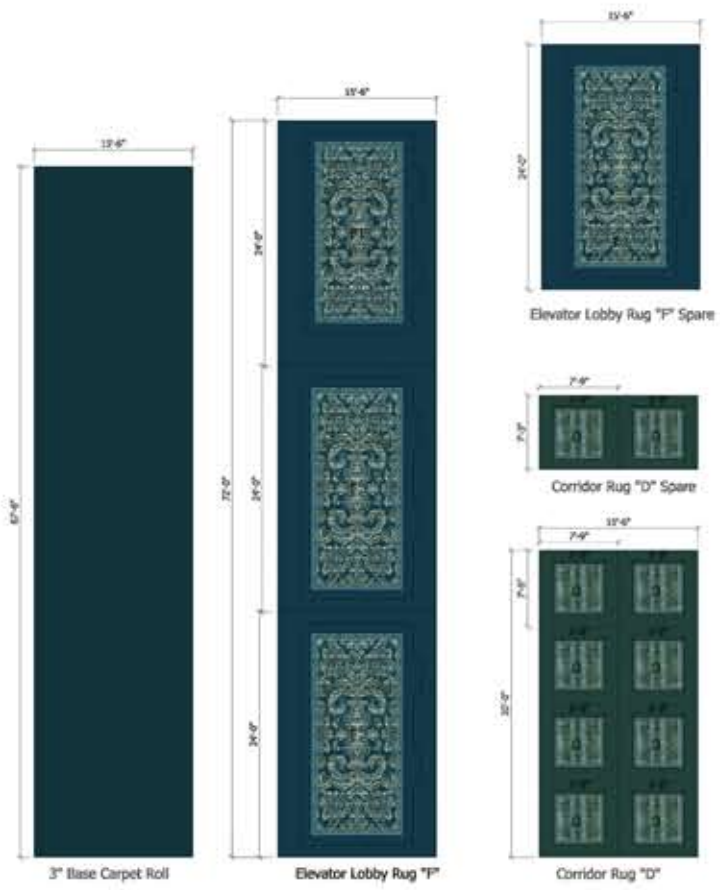

jamie stern

FURNITURE | CARPET | LEATHER

HOMewood
SUITES
BY HILTON™

Inspiration

D
e
s
i
g
n
i
m
p
r
o
v
e
m
e
n
t

3000 sq.yd Axminster 9/10 row

Elevator Lobby Outfill
AX9row, DOD#28(B)-9-1-1

Elevator Lobby Rug with woven outfill
AX 9row, DOD#28(B)-9-1-1