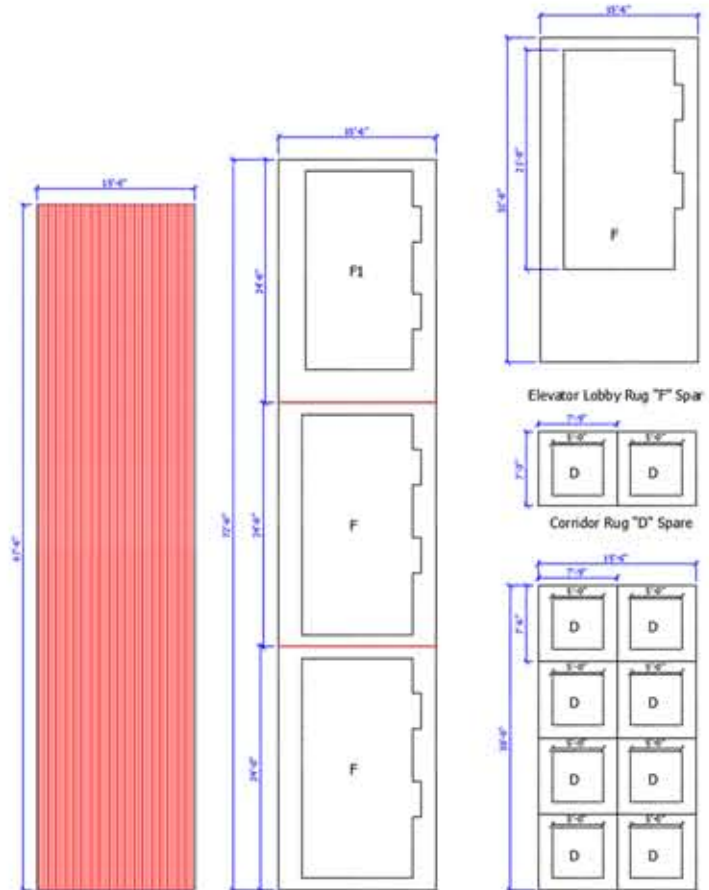

jamie stern

FURNITURE | CARPET | LEATHER

HOMewood
SUITES
BY HILTON™

Inspiration

D
e
s
i
g
n
i
m
p
r
o
v
e
m
e
n
t

3000 sq.yd Axminster 9/10 row

Elevator Lobby Outfill
AX9row, DOD#28(B)-9-1-1

Elevator Lobby Rug with woven outfill
AX 9row, DOD#28(B)-9-1-1