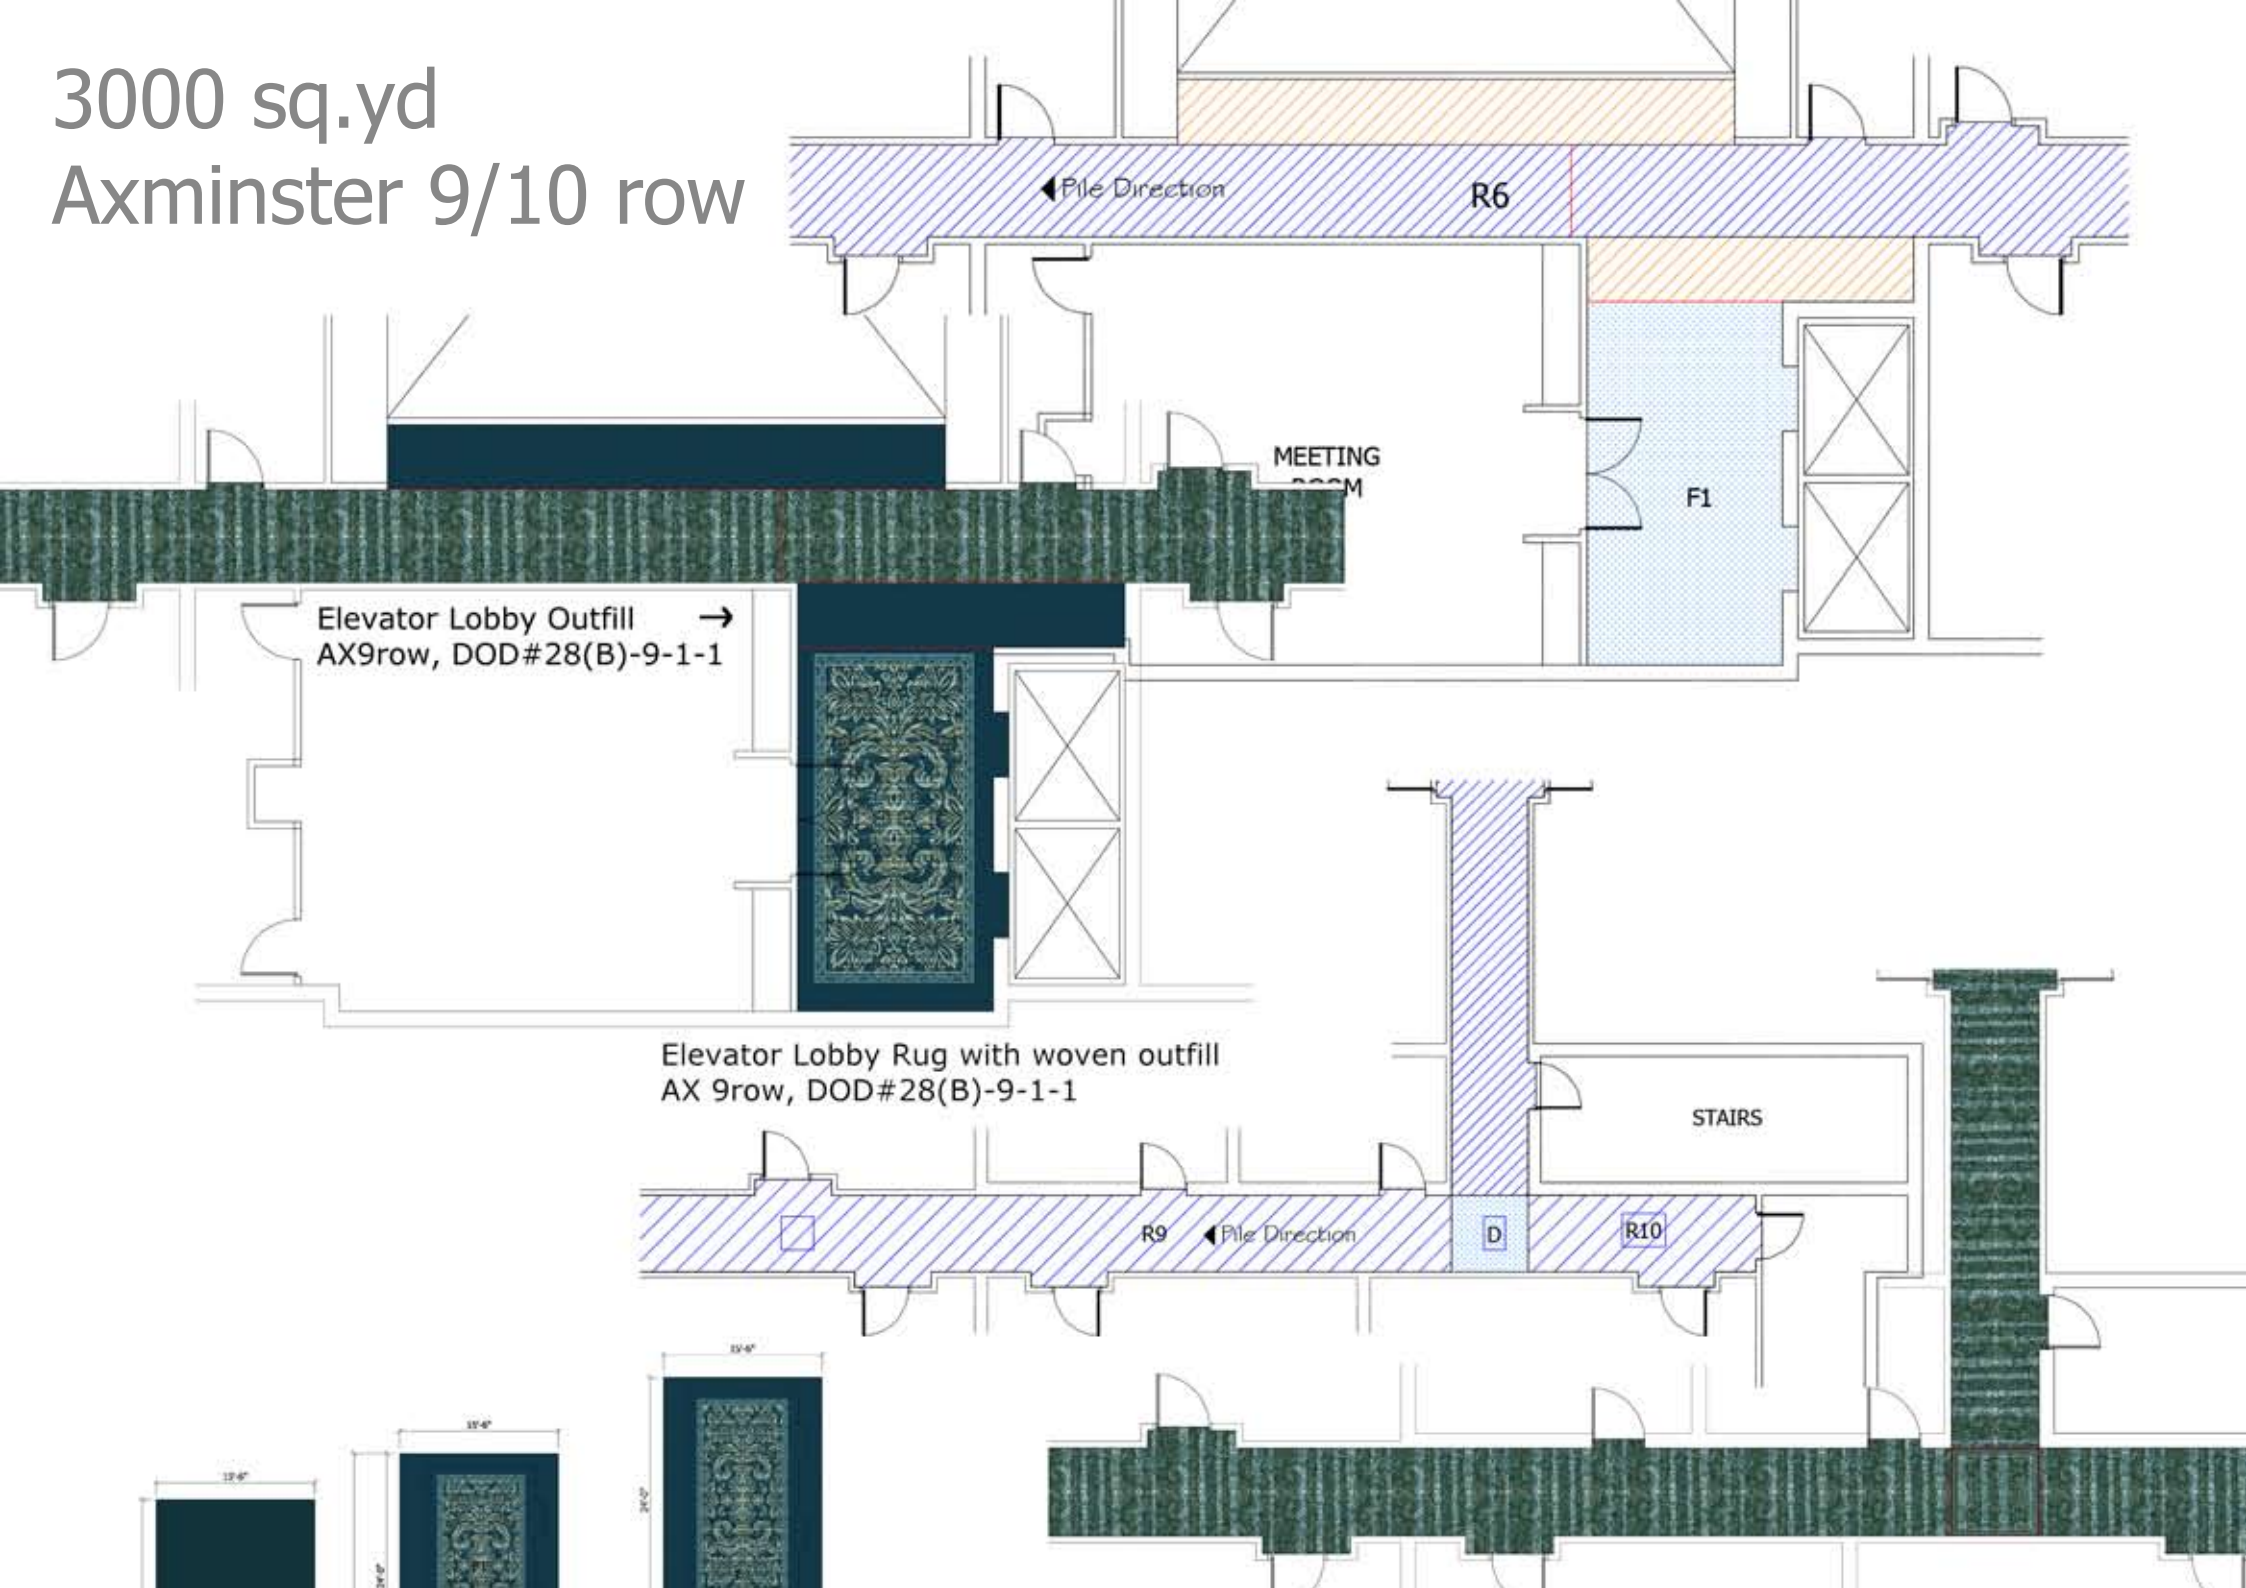

jamie stern

FURNITURE | CARPET | LEATHER

HOMewood
SUITES
BY HILTON™

Inspiration

D
e
s
i
g
n
i
m
p
r
o
v
e
m
e
n
t

3000 sq.yd Axminster 9/10 row

Elevator Lobby Outfill
AX9row, DOD#28(B)-9-1-1

Elevator Lobby Rug with woven outfill
AX 9row, DOD#28(B)-9-1-1