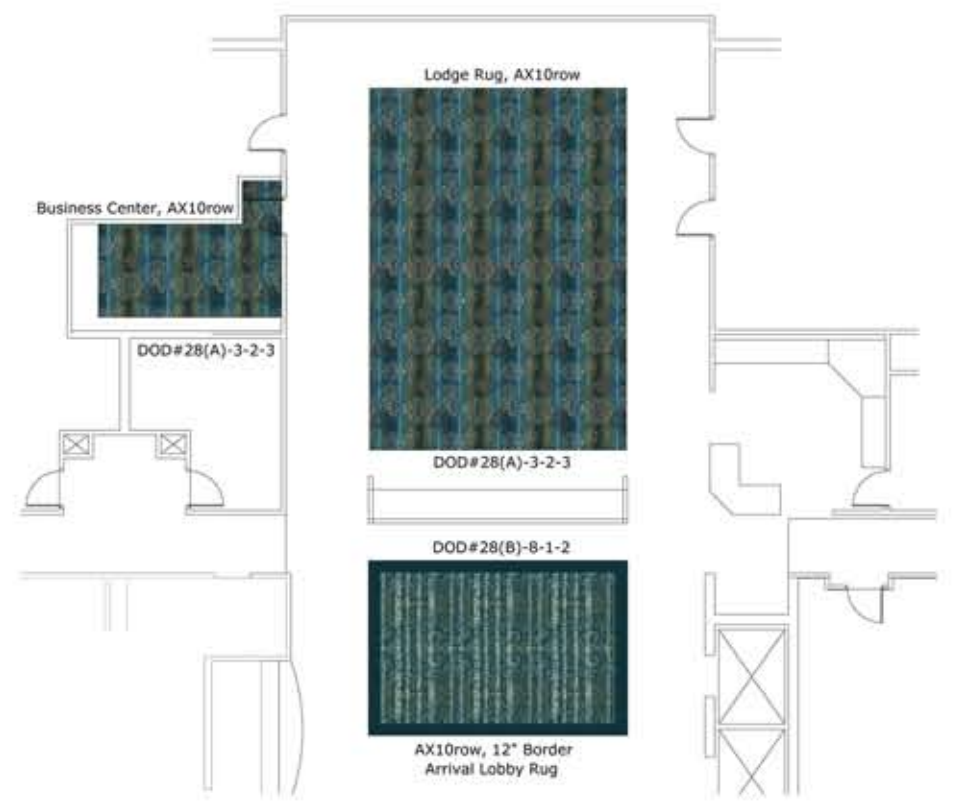

jamie stern

FURNITURE | CARPET | LEATHER

HOMewood
SUITES
BY HILTON™

Inspiration

D
e
s
i
g
n
i
m
p
r
o
v
e
m
e
n
t

3000 sq.yd Axminster 9/10 row

Elevator Lobby Outfill
AX9row, DOD#28(B)-9-1-1

Elevator Lobby Rug with woven outfill
AX 9row, DOD#28(B)-9-1-1