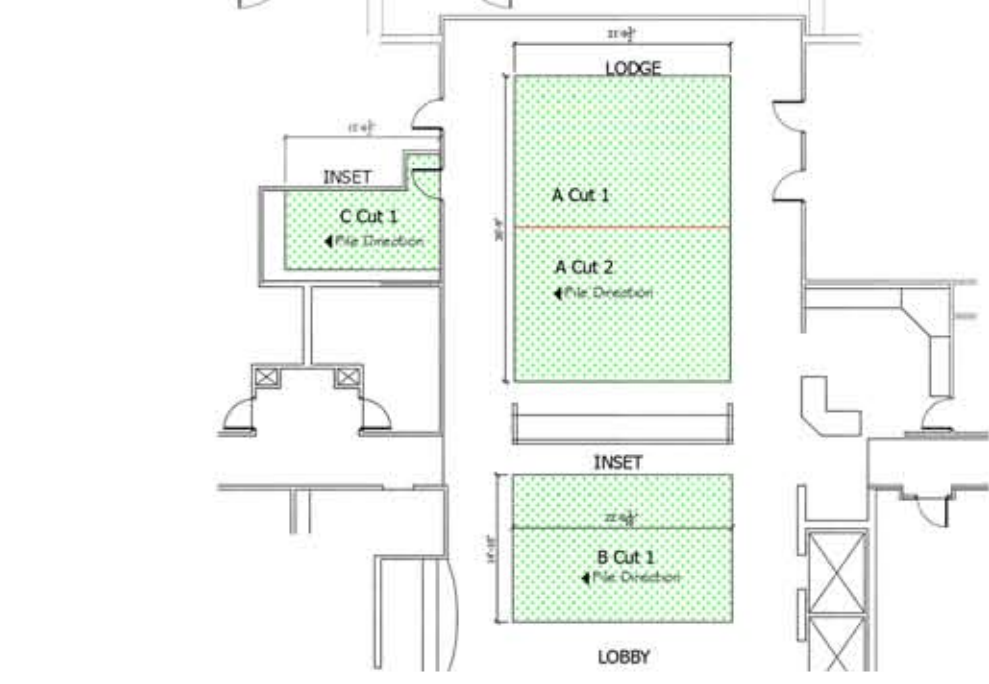

jamie stern

FURNITURE | CARPET | LEATHER

HOMewood
SUITES
BY HILTON™

Inspiration

D
e
s
i
g
n
i
m
p
r
o
v
e
m
e
n
t

3000 sq.yd Axminster 9/10 row

Elevator Lobby Outfill
AX9row, DOD#28(B)-9-1-1

Elevator Lobby Rug with woven outfill
AX 9row, DOD#28(B)-9-1-1